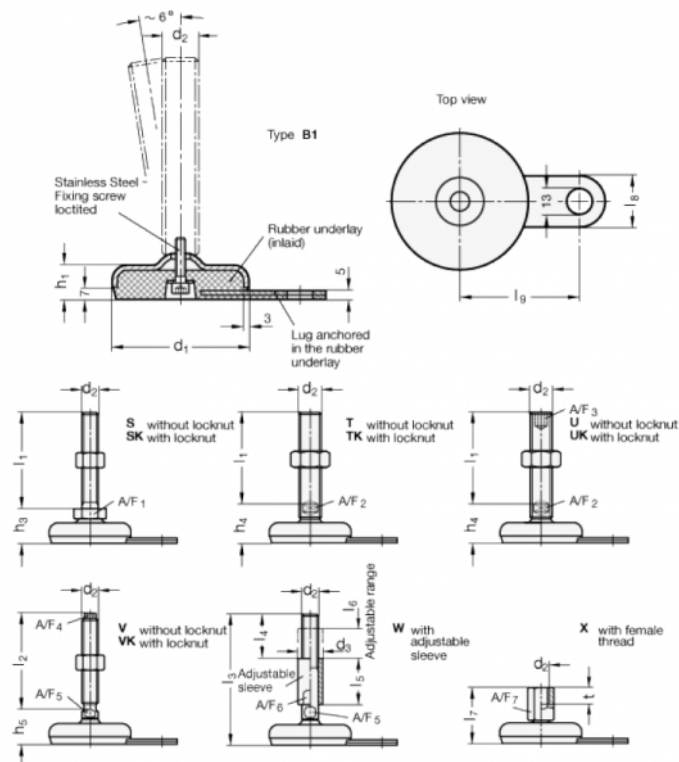

Article number: 203360M850B1SK  
 Description: E+G levelling foot  
 GN 33-60-M8-50-B1-SK, Stainless steel  
 Note: SK With nut, External hexagon at the bottom

## Measures

A/F1 = 17  
 d1 = 60  
 d2 = M8  
 h1 = 19  
 h3 = 27  
 l1 = 50  
 l8 = 25  
 l9 = 50